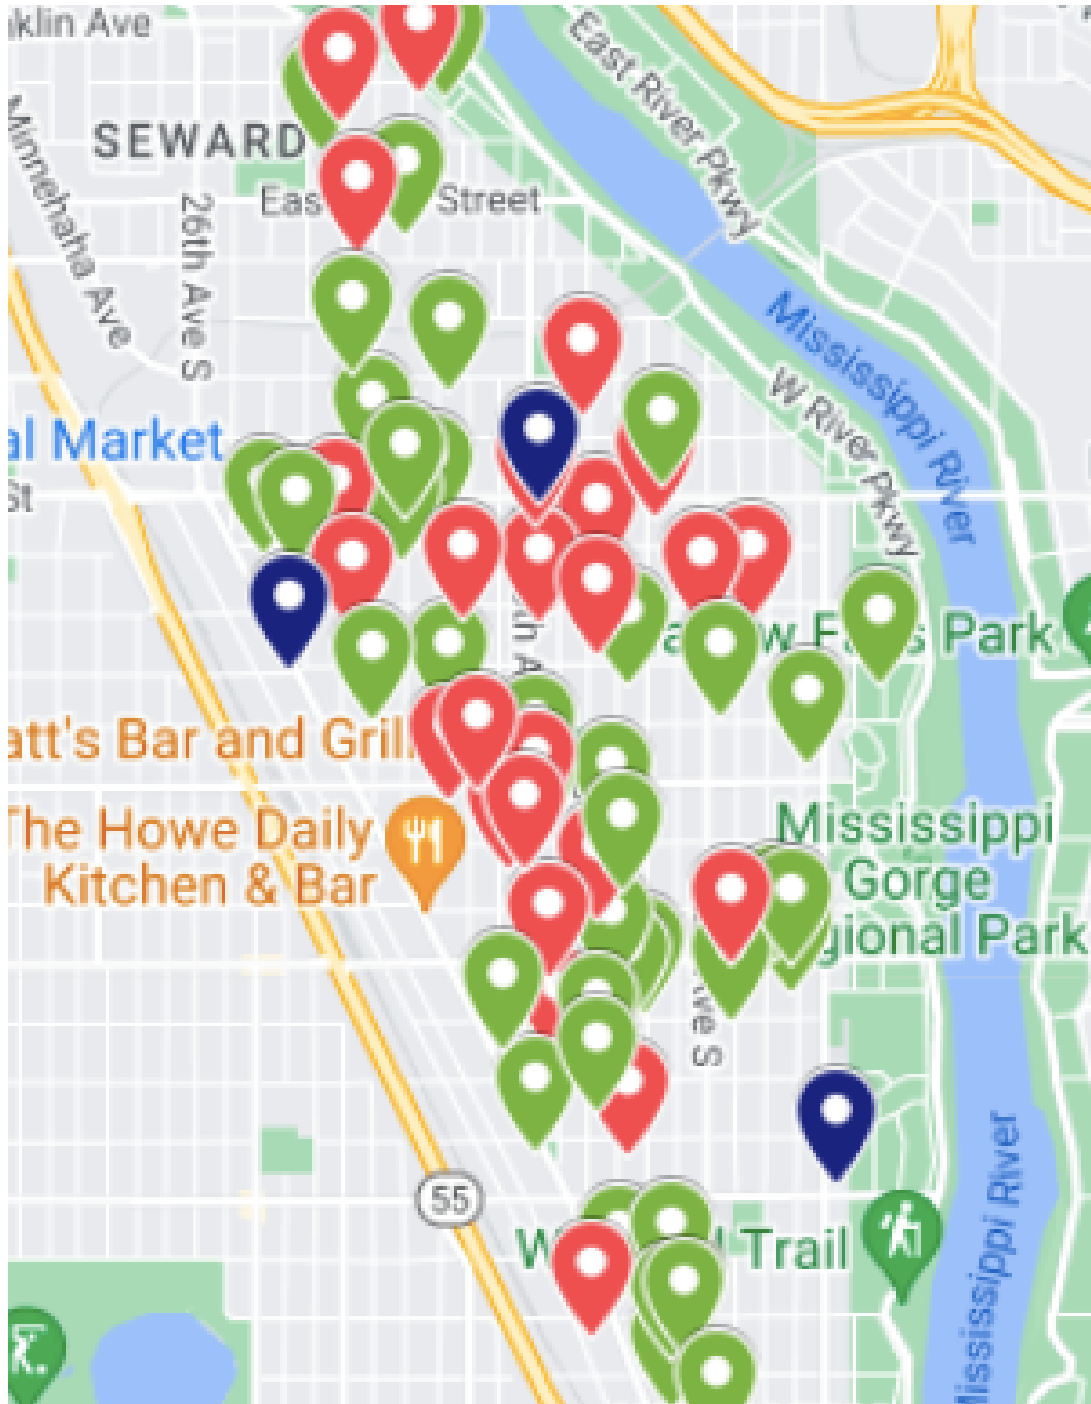

NEIGHBORHOOD GARAGE SALE EVENT

JUNE 25TH & 26TH

Scan QR Code For
Additional Sale Details

A green marker indicates a food donation site. Bring any nonperishable food items to donate to the Du Nord Community Market.

OTHER UPCOMING EVENTS

- July 17: Community Convos
- July 23: River Cleanup
- August 13: Lake St. Open Streets
- August 21: Share the Park

LONGFELLOW

COMMUNITY COUNCIL

Address	Date	Start Time	End Time
3032 33rd Ave S	25th	9:00 AM	5:00 PM
3112 32nd Ave S	25th	9:00 AM	4:30 PM
3200 37th Ave S	25th	9:00 AM	4:00 PM
3211 43rd Ave S	25th	8:00 AM	3:00 PM
3125 38th Ave S	25th	9:00 AM	4:00 PM
4425 41st Ave S	25th	9:00 AM	3:00 PM
3445 45th Ave S	25th	8:00 AM	2:00 PM
4115 39th Ave S	25th	9:00 AM	3:00 PM
4110 Minnehaha Ave	25th	8:30 AM	3:00 PM
3824 E 36th St	25th	9:00 AM	3:00 PM
3120 29th Ave S	25th	8:00 AM	3:30 PM
3625 35th Ave S	25th	9:00 AM	4:00 AM
3836 45th Ave S	25th	8:00 AM	5:00 AM
4010 Lake St	25th	8:00 AM	1:00 PM
3027 36th Ave S	25th	10:00 AM	3:00 PM
2809 33rd Ave S	25th	8:00 AM	4:00 PM
3801 44th Ave S	25th	9:00 AM	3:00 PM
4419 Snelling Ave S	25th	9:00 AM	2:00 PM
4609 42nd Ave S	25th	8:30 AM	2:00 PM
3245 38th Ave S	25th	9:00 AM	4:00 AM
3800 43rd Ave S	25th	9:00 AM	4:00 PM
3515 33rd Ave S	25th	8:00 AM	3:00 AM
3208 34th Ave S	25th	9:00 AM	4:00 PM
2836 38th Ave S	25th	9:00 AM	2:00 PM
3935 Minnehaha Ave	25th	9:00 AM	5:00 PM
3353 33rd Ave S	25th & 26th	9:00 AM	7:00 PM
2405 29th Ave S	25th & 26th	9:00 AM	4:00 PM
4001 37th Ave S	25th & 26th	8:00 AM	5:00 PM
3856 40th Ave S	25th & 26th	9:00 AM	3:00 PM
3108 28th Ave S	25th & 26th	7:00 AM	4:00 PM
4528 41st Ave S	25th & 26th	8:00 AM	3:00 PM
2928 31st Ave	25th & 26th	8:00 AM	4:00 PM
2316 30th Ave S	25th & 26th	9:00 AM	7:00 PM
4345 Minnehaha Ave	25th & 26th	10:00 AM	2:00 PM