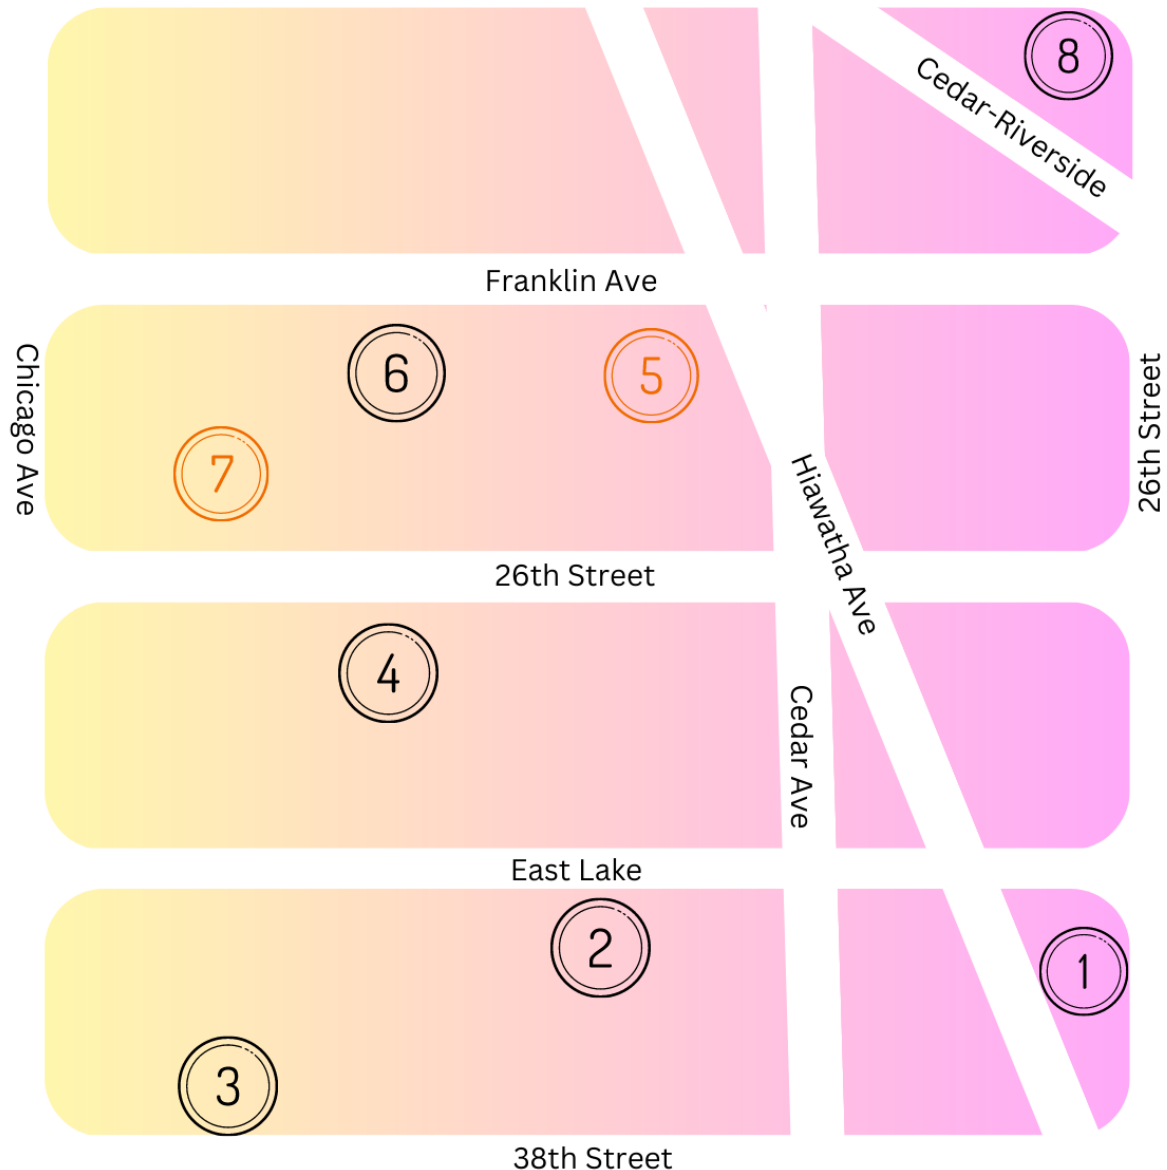

## Southside Bench Locations

①  
Longfellow Community  
Council Office  
3101 Minnehaha Ave

④  
Tamales y Bicycletas  
Urban Farm  
2820 S 15th Ave

⑦  
Peaceful Patch  
Garden  
2444 11th Ave S

②  
Corcran Community  
Garden  
3301 24th Ave S

⑤  
East Phillips  
Community Garden  
2428 17th Ave S

⑧  
West Bank Garden  
2001-2099 S 4th  
Street

③  
Bancroft Meridian  
Garden  
1201 E 38th Street

⑥  
Mashkiikii Gitigan  
Urban Farm  
1316 E 24th Street

Orange Circle  
indactes 2 benches

HENNEPIN COUNTY GREEN PARTNERS  
&  
LONGFELLOW COMMUNITY COUNCIL