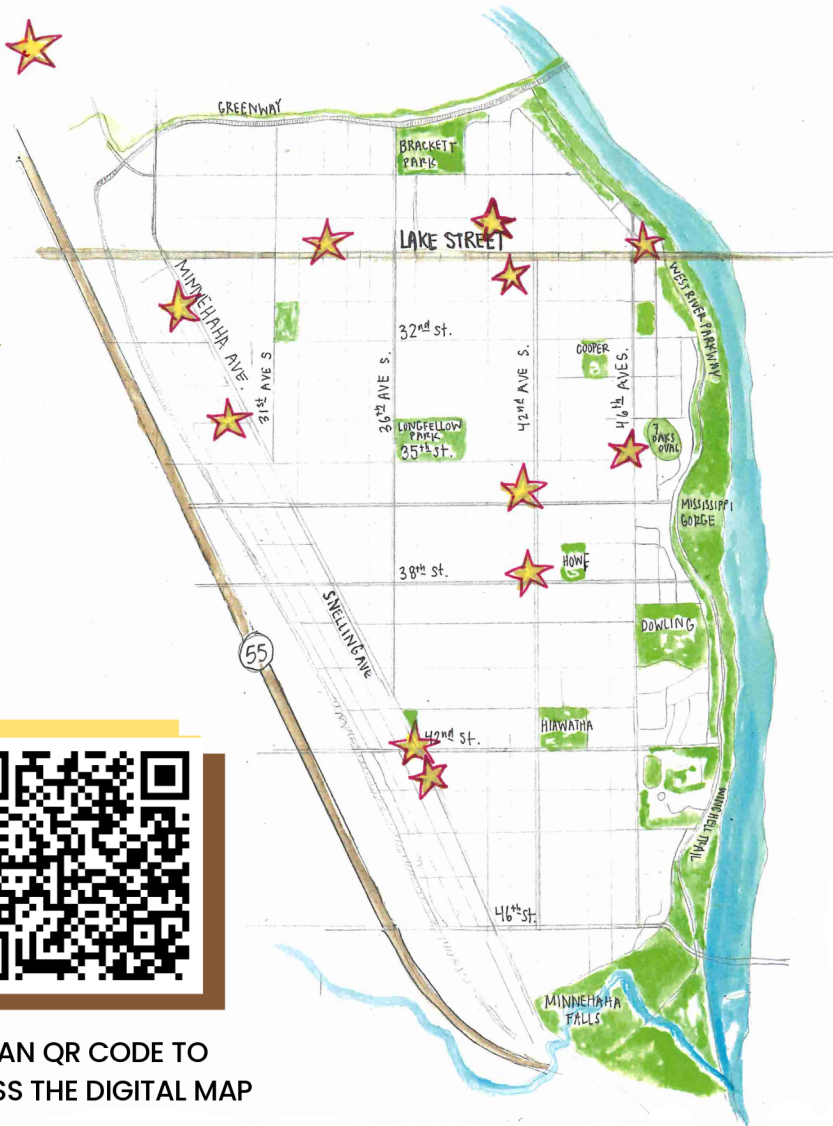

NEIGHBORHOOD GARAGE SALE

Friday, June 12th - Sunday, June 14th

thanks to our
**PIT STOPS +
PROVISIONS**
partners!

Free Geek | 2537 25th Ave

Moon Palace Books | 3032
Minnehaha

Minnehaha Scoop | 3352
Minnehaha

Moonstone | 3304 E Lake

Francis | 3900 E Lake

Dogwood Coffee | 4021 E Lake

Loons Coffee | 4648 E Lake

True Finds Thrift | 3600 42nd
Ave

Longfellow Relief Fund Bake +
Plant Sale | 3452 46th Ave

Mother Earth Gardens | 3738
42nd Ave

Lori's Lost Treasures | 4141
Minnehaha

Repair Lair | 4153 Minnehaha

SCAN QR CODE TO
ACCESS THE DIGITAL MAP

SALE DIRECTORY ON BACK

LONGFELLOW
COMMUNITY COUNCIL

LONGFELLOW

COMMUNITY COUNCIL

Address	Day(s) of Sale	Time
2200 Minneapolis AVE	12th, 13th, 14th	10-3
2201 Minneapolis AVE	12th, 13th	10-3
2227. Minneapolis Ave	12th, 13th, 14th	9-5
2753 40th ave s	12th, 13th	9-4
2808 34th Ave S	12th, 13th	9-4
2812 40th Ave S	13th	10-5
2817 41st Ave S	13th	8-4
2828 37th Ave S	13th, 14th	9-3
2836 29th Ave S	12th, 14th	10-3
2845 43rd Ave S	12th	9:30-4:30
2913 36th Ave S	13th	8:30am
2924 38th Ave S	13th, 14th	8-5
2929 40th Avenue S	12th, 13th, 14th	Fri 1-5 Sat/Sun 10-4
2930 35th ave. S	12th, 13th	9-3
2944 39th Ave S	13th	9-4
3018 37th Ave S	13th	8-2
3018 40th Ave S	13th	10-3
3022 32nd Ave S	13th, 14th	Sat 9-5 Sun 9-1
3038 46th Ave S	13th	9-2
3039 41st Ave S	13th	8 - 3
3045 34th Ave S	12th, 13th	9-2
3104 30th Ave So	12th, 13th, 14th	9-4
3112 44th Ave S	12th	9-4
3119 29th Ave S	13th, 14th	9-5
3128 32nd Ave S	12th, 13th	Fri 12-6 Sat 9-2
3133 34 Ave So	12th, 13th	10-4
3137 29th AVE. S	13th, 14th	Sat 10-5 Sun 12-5
3137 31st ave S	13th, 14th	Sat 10-5 Sun 12-5
3141 42nd Ave S	13th	10-2
3143 37th Ave S	13th, 14th	9-3
3144 42nd Ave S	13th, 14th	9-5